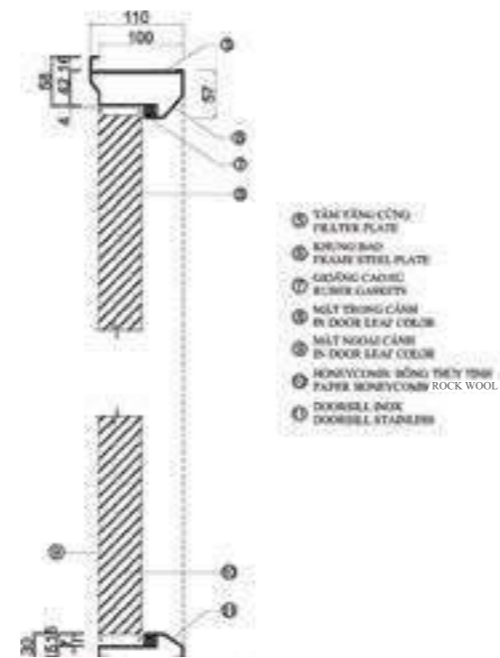

ELEVATION SECTION / MẶT CẮT ĐỨNG