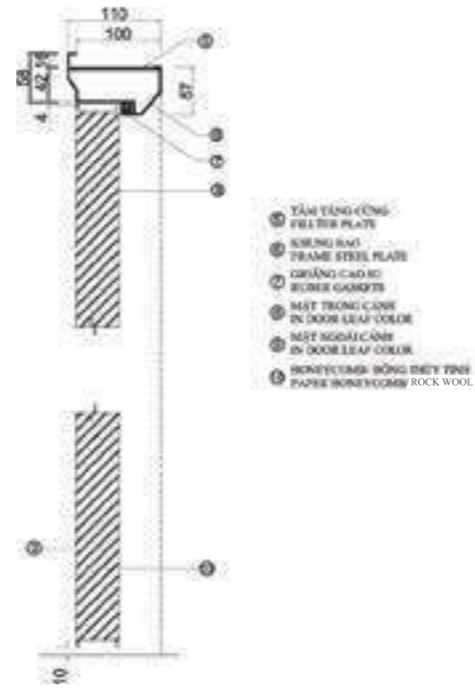

ELEVATION SECTION / MẶT CẮT ĐỨNG