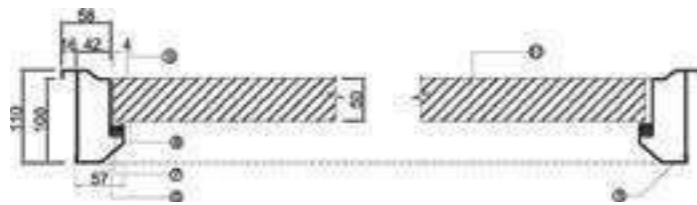

HORIZONTAL SECTION / MẶT CẮT NGANG